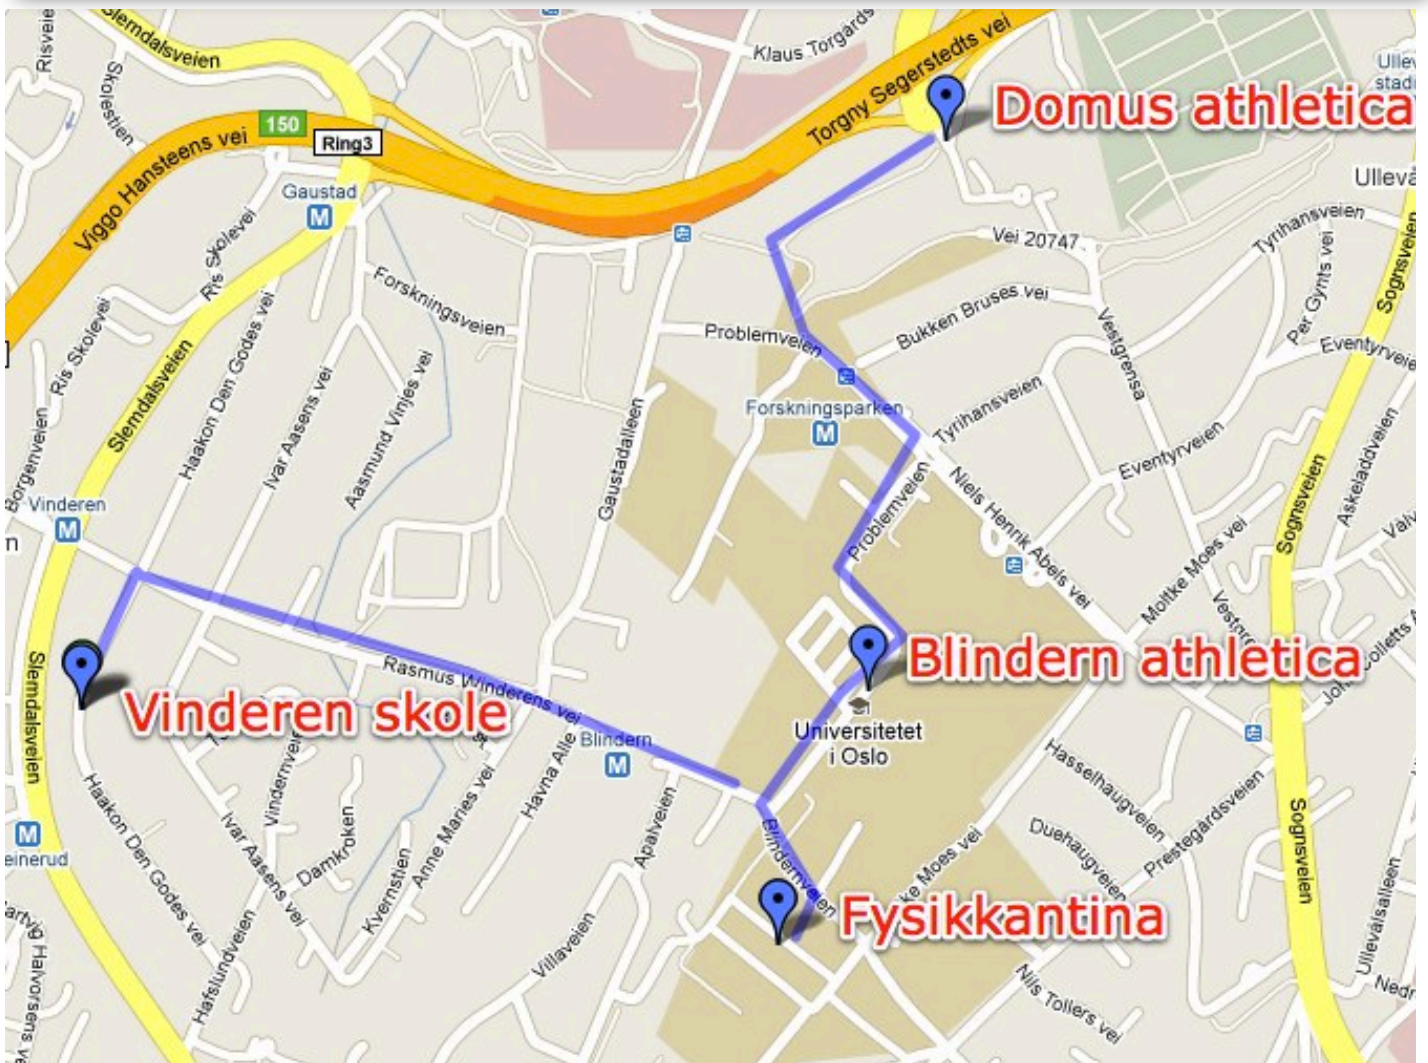

The tournament is taking place in the area of University of Oslo, Blindern. The easiest way to get to Blindern is to take the tram (underground) from Oslo S (Jernbanetorget).

You will need to take the tram westbound. And the trams that are possible to use are:

- 3 - Sognsvann
- 4 - Ringen
- 5 - Storo

The stop that you have to get off on is called Blindern. Walk up the hill and you will get to campus.

Map

Map over the area. The line shows the recommended path to walk.